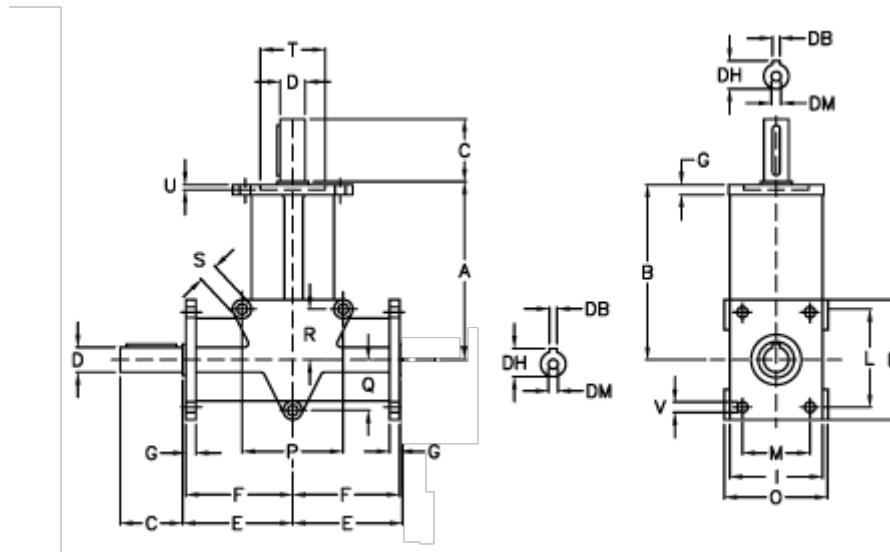

Article number: 2944025002200

Description: Bevel gear RAN 25SB i=2

Measures

A	= 152.5	E = 82.5	O = 100
B	= 150	F = 80	P = 90
C	= 60	G = 12	Q = 45
DB	= 8	H = 98	R = 70
Description	= RAN 25	I = 98	S = 12.5
DH	= 28.0	L = 76	T H7 = 62
D h6	= 25	M = 76	U = 4.0
DM	= M8	N = 10.5	V = 10.5

Weight (kg) = 5.0